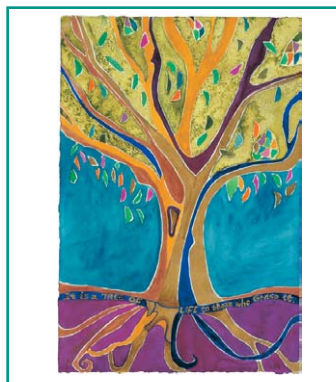

Judaica Fine Art Notecards

featuring
Original Watercolors and Mixed Media Paintings and Collages
 by Award-Winning, California Wine Country Artist

Nina Bonos

In rich, jewel-tone colors Nina's work celebrates Jewish holidays and life cycle events, Torah, Tikkun Olam, Israel, and the Aleph Bet.

*My art is pure joy and a celebration of life!
 I interpret traditional Jewish symbols, and express them in my own unique contemporary style.*

Both assorted 5"x7" card packages have two images each of four different designs.
 Vividly colored cards include metallic gold.

To Life!

Tikkun Olam

Camellia Star of David

Judaica One

Rosh Hashona

Mazel Tov

Tree of Life

Judaica Two