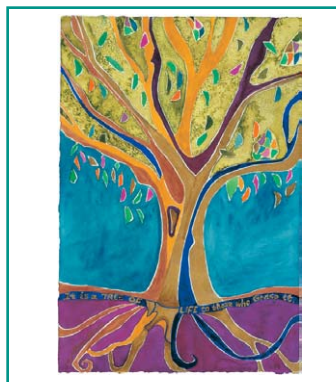

Judaica Fine Art Notecards

featuring
Original Watercolors and Mixed Media Paintings and Collages
by Award-Winning, California Wine Country Artist

Nina Bonos

In rich, jewel-tone colors Nina's work celebrates Jewish holidays and life cycle events, Torah, Tikkun Olam, Israel, and the Aleph Bet.

*My art is pure joy and a celebration of life!
I interpret traditional Jewish symbols, and express them in my own unique contemporary style.*

Both assorted 5"x7" card packages have two images each of four different designs.
Vividly colored cards include metallic gold.

To Life!

Tikkun Olam

Camellia Star of David

Judaica One

Rosh Hashona

Mazel Tov

Tree of Life

Judaica Two